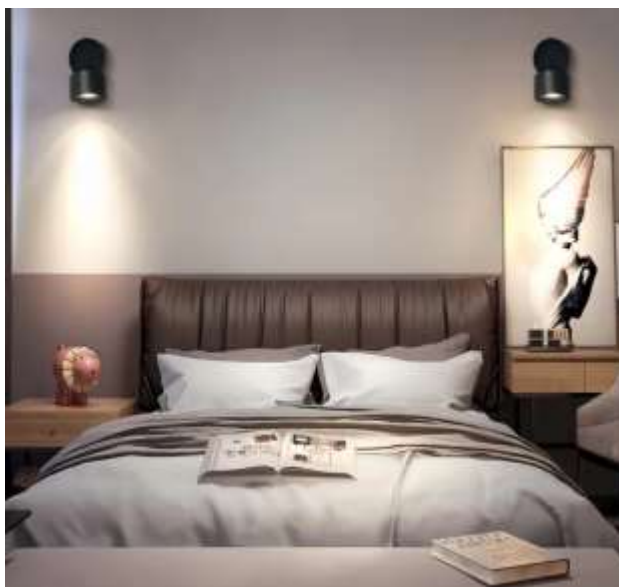

PROJECT TITLE: - Electrical Supply Lighting Project
LUMINAIRE CODE: -
LUMINAIRE LOCATION: -

Luminaire Brand
Stone

Model
ST-HL-LWL-10W-A41

Country of Origin
China

Description:
Rotatable Surface Mounted LED Shaft Wall Lamp/Non Dimmable

Certification:
CE

IP Rate:
IP20

Material of Fitting:
Aluminum

Color:
White/Black

Lamp Type:
LED

Lamp Wattage:
10W

Input Voltage:
AC110~240V

Luminous Flux:
800lm

Efficacy:
80lm/w

Colour Temperature:
3500K/4000K/6000K

Beam Angle:
90° rotation up and down, lamp head 350° rotation

CRI:
90

LED Life Span:
50,000 hrs

Dimension:
100*50MM

Warranty:
3 years