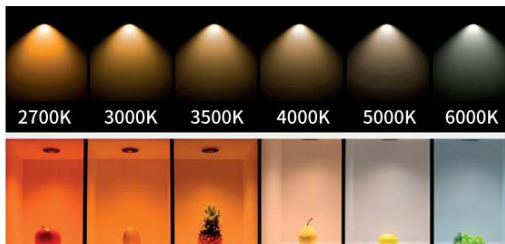

PROJECT TITLE **PARRY-NH**
LUMINAIRE LEGEND -
LUMINAIRE LOCATION -

Luminaire Brand
Stone

Model
ST-MDL06-14

Country of Origin
China

Description:
Recessed anti-glare downlight delivers soft comfortable illumination reducing glare improving visual comfort efficiency reliability durability for modern architectural lighting applications

Efficacy:
120 Lm/W

Colour Temperature:
3000K

CRI:
>90Ra

Beam Angle:
36°

LED Life Span:
50,000 hrs

Dimension:
Ø95xH150mm

Warranty:
3 years