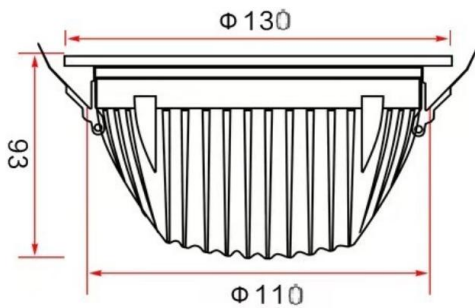

PROJECT TITLE **PARRY-NH**
LUMINAIRE LEGEND -
LUMINAIRE LOCATION -

Luminaire Brand
Stone

Model
ST-MDL06-14

Country of Origin
China

Description:
Recessed anti-glare downlight delivers soft comfortable illumination reducing glare improving visual comfort efficiency reliability durability for modern architectural lighting applications

Protection Classification:
IP20

Compliance:
RoHs, CE

Material of Fitting:
Die Cast Aluminum

Finish:
White/Black

Lamp Type:
Bridgelux COB LED

Lamp Wattage:
14.0W

Input Voltage:
AC100~240V, 50/60Hz

Control Option:
Non Dim

Efficacy:
120 Lm/W

Colour Temperature:
3000K

CRI:
>90Ra

Beam Angle:
36°

LED Life Span:
50,000 hrs

Dimension:
Ø95xH150mm

Warranty:
3 years