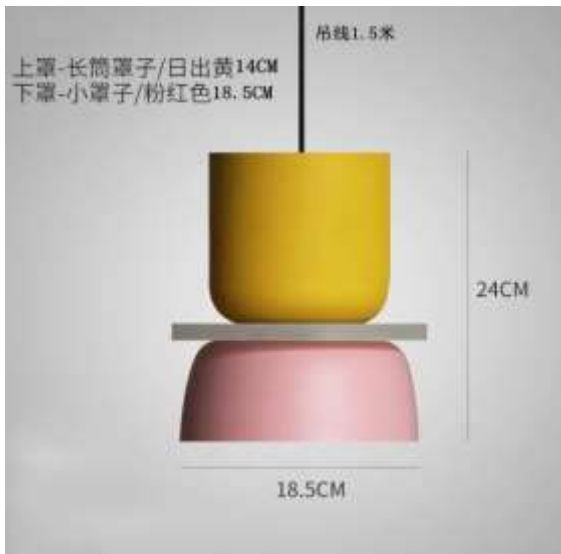

PROJECT TITLE: - Electrical Lighting Project
LUMINAIRE CODE: -
LUMINAIRE LOCATION: -

Luminaire Brand
Stone

Model
ST-TL204

Country of Origin
China

Description:
Cafe Bar Restaurant Chandelier Living Room Background
Hanging Light Lamp/**Non Dimmable**

Certification:

IP Rating:
IP20

Lamp Body Material:
Iron

Light Source:
LED

Power:
E27 3.5W

Input voltage:
AC 85-265V

luminous flux (lm):
3500lm

luminous efficiency (lm/w):
100lm/w

Color Rendering Index(Ra):
80

Colour Temperature:
3000K

Beam Angle(°):
360

Life Span hr:
15000hr

Size:
Dia 18.5*24 cm

Warranty(Year):
1 Year