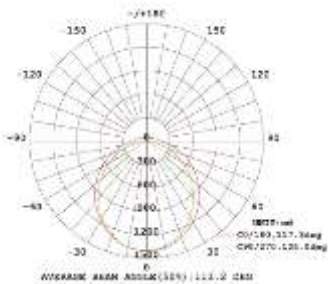

• Photometry Curve