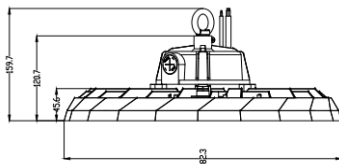

PROJECT TITLE: Electrical Work
LUMINAIRE CODE: -
LUMINAIRE LOCATION: -

Luminaire Brand
Stone

Model
ST-UFO-RHB-120W

Country of Origin
China

Description:

120W UFO high bay lighting fixture with Philips LED chip and Philips driver, energy-efficient, long lifespan, high lumen output, industrial warehouse factory gym lighting solution

Protection Classification:
IP65

Compliance:
RoHs, CE

Material of Fitting:
Die Casted Aluminum

Finish:
White

Lamp Type:
LED, PHILIPS

Lamp Wattage:
120W

Input Voltage:
AC220~240V/ AC110V, 50/60Hz
NON-DIMMABLE

Luminous Flux:
15600 lumen

Efficacy:
130lm/W

Color Temperature:
3000K / 4000K / 6500K

Beam Angle:
90 / 120 Degree

CRI:
Ra>90

LED Life Span:
50,000 hrs / Reliable & Long Lifespan Solution

Dimension:
Dia 300mm, Height 111mm