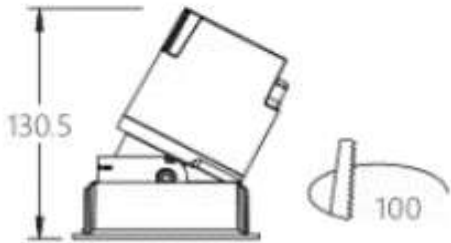

PROJECT TITLE: - Electrical Lighting Project
LUMINAIRE CODE: -
LUMINAIRE LOCATION: -

Luminaire Brand
Stone

Model
ST-DL-20W

Country of Origin
China

Description:
Adjustable Recessed Downlight/Non Dimmable

IP Rating:
IP44

Shape
Round

Material of Fitting:
Aluminum

Lamp Type:
LED

Lamp Wattage:
20W

Input Voltage:
AC200-240VAC,50/60HZ

Luminous Flux:
100lm/w

Efficacy:
100lm/w

Colour Temperature:
3000K

Beam Angle:
36°

CRI:
90

LED Life Span:
30,000 hrs

Dimension:
D110*130.5 (Cut hole:D100 mm)

Warranty:
3 years